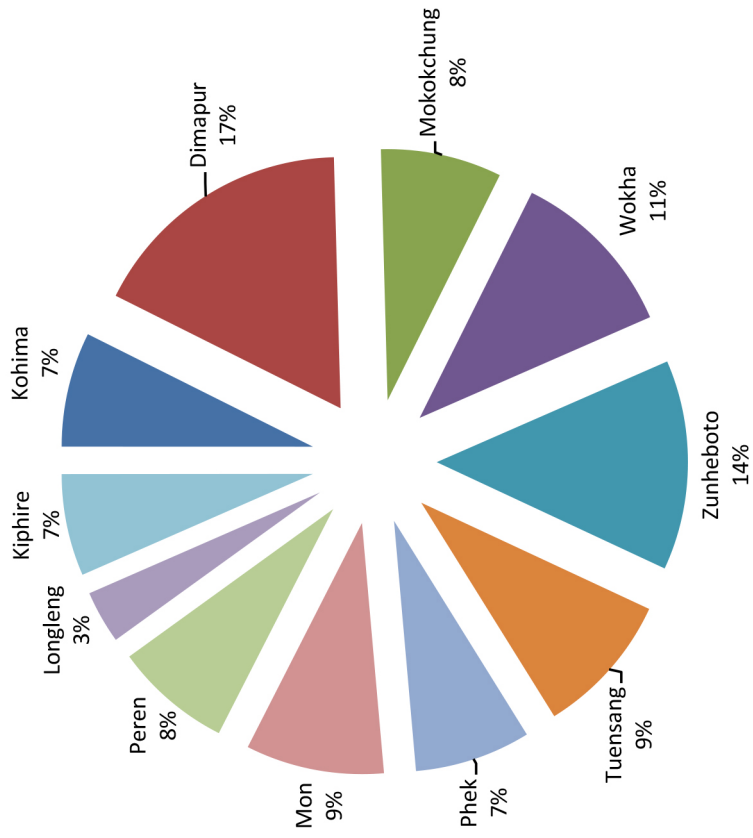

*In some of the villages both surface and unsurface are reported.

DISTRICT-WISE VILLAGES IN %

Kohima	98
Dimapur	228
Mokokchung	103
Wokha	147
Zunheboto	179
Tuensang	122
Phek	99
Mon	118
Peren	100
Longleng	45
Kiphire	87
Total	1326

NAGALAND (BASIC AMENITIES IN %)